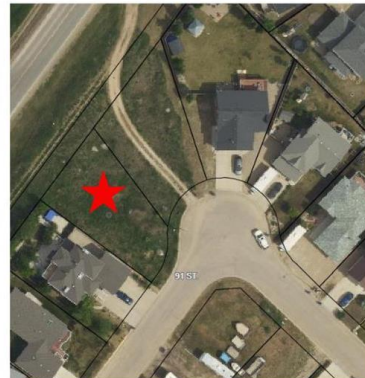

\$55,000 - 13410 91 Street, Peace River

MLS® #A2166810

\$55,000

0 Bedroom, 0.00 Bathroom,
Land on 0.17 Acres

Shaftesbury Estates, Peace River, Alberta

Great opportunity to build your home in Shaftesbury Estates! Only a short walk to the nearby playground you will find this to be an ideal neighborhood your family! The lot next door is also for sale so if you are wanting to build a home with a larger footprint this could be a great fit!

Essential Information

MLS® #	A2166810
Price	\$55,000
Bathrooms	0.00
Acres	0.17
Type	Land
Sub-Type	Residential Land
Status	Active

Community Information

Address	13410 91 Street
Subdivision	Shaftesbury Estates
City	Peace River
County	Peace No. 135, M.D. of
Province	Alberta
Postal Code	T8S 1X3