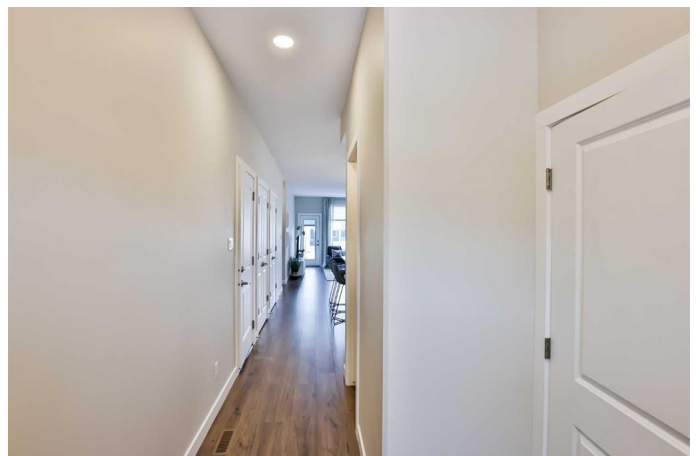

$389,900 - 3, 14 Riverford Close W, Lethbridge

MLS® #A2061856

$389,900

1 Bedroom, 2.00 Bathroom, 905 sqft

Residential on 0.00 Acres

Riverstone, Lethbridge, Alberta

Riverford Villas, by Cedar Ridge Homes, is the great new condo development in Riverstone, arguably one of the best communities in Lethbridge. Can you say luxurious BUNGALOW living?! The Crofton model features open concept living on the main level, with a wonderful primary suite, complete with walk-in closet and four-piece ensuite. Along with a beautiful kitchen, quartz countertops throughout, a two-piece bath, laundry on the main, and an attached single garage. Everything you need is on the main floor! Riverford Villas offers the luxury of established city living. The neighbourhood is designed around the concept of a village, a place where community means more than the home you live in. Riverstone has a wonderful, large park with mature trees, a fishing pond, and is located close to many other parks, walking paths, restaurants, schools, and more!

Built in 2022

Essential Information

MLS® #	A2061856
Price	$389,900
Bedrooms	1
Bathrooms	2.00
Full Baths	1
Half Baths	1
Square Footage	905
Acres	0.00